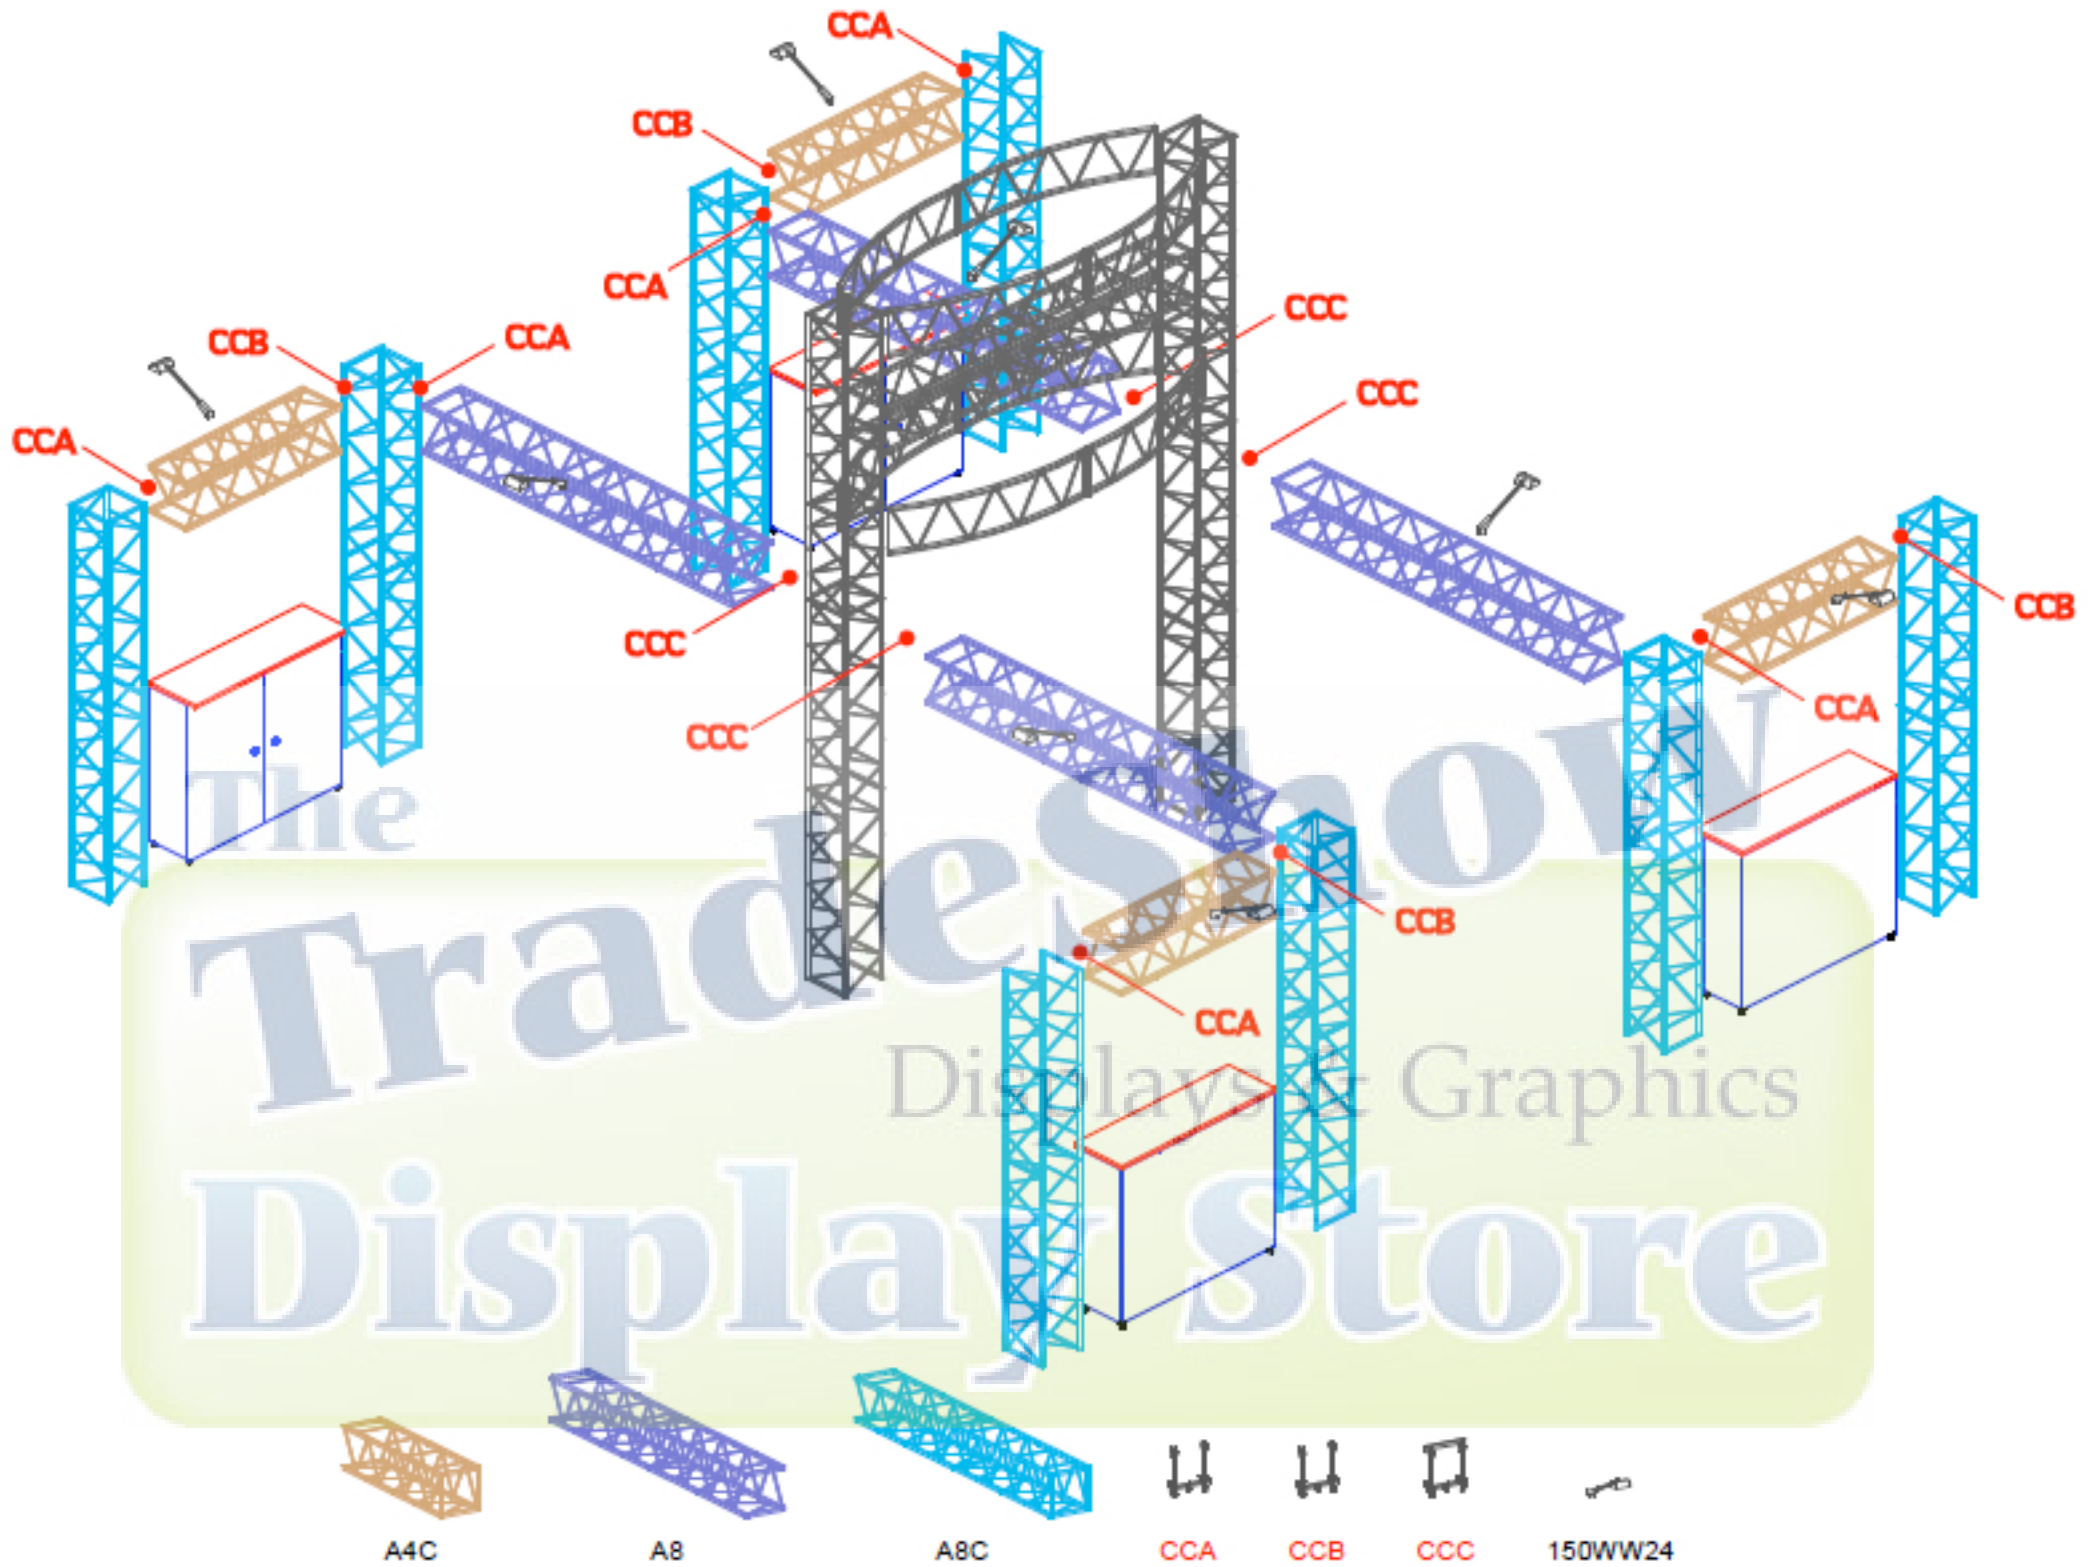

NOTES

Assemble central tower first, then assemble wing sections.

8' horizontal attaches to center of top 4' section.

Box frame attaches between CCB bracket and header frame.

The TradeShow Display Store, Inc. - 2222 Francisco Drive - Suite 570-341 - El Dordo Hills, CA 95752  
 Toll Free: (888)-941-1202 - Telephone - (916)-941-1202 - Fax - (916)-209-9929