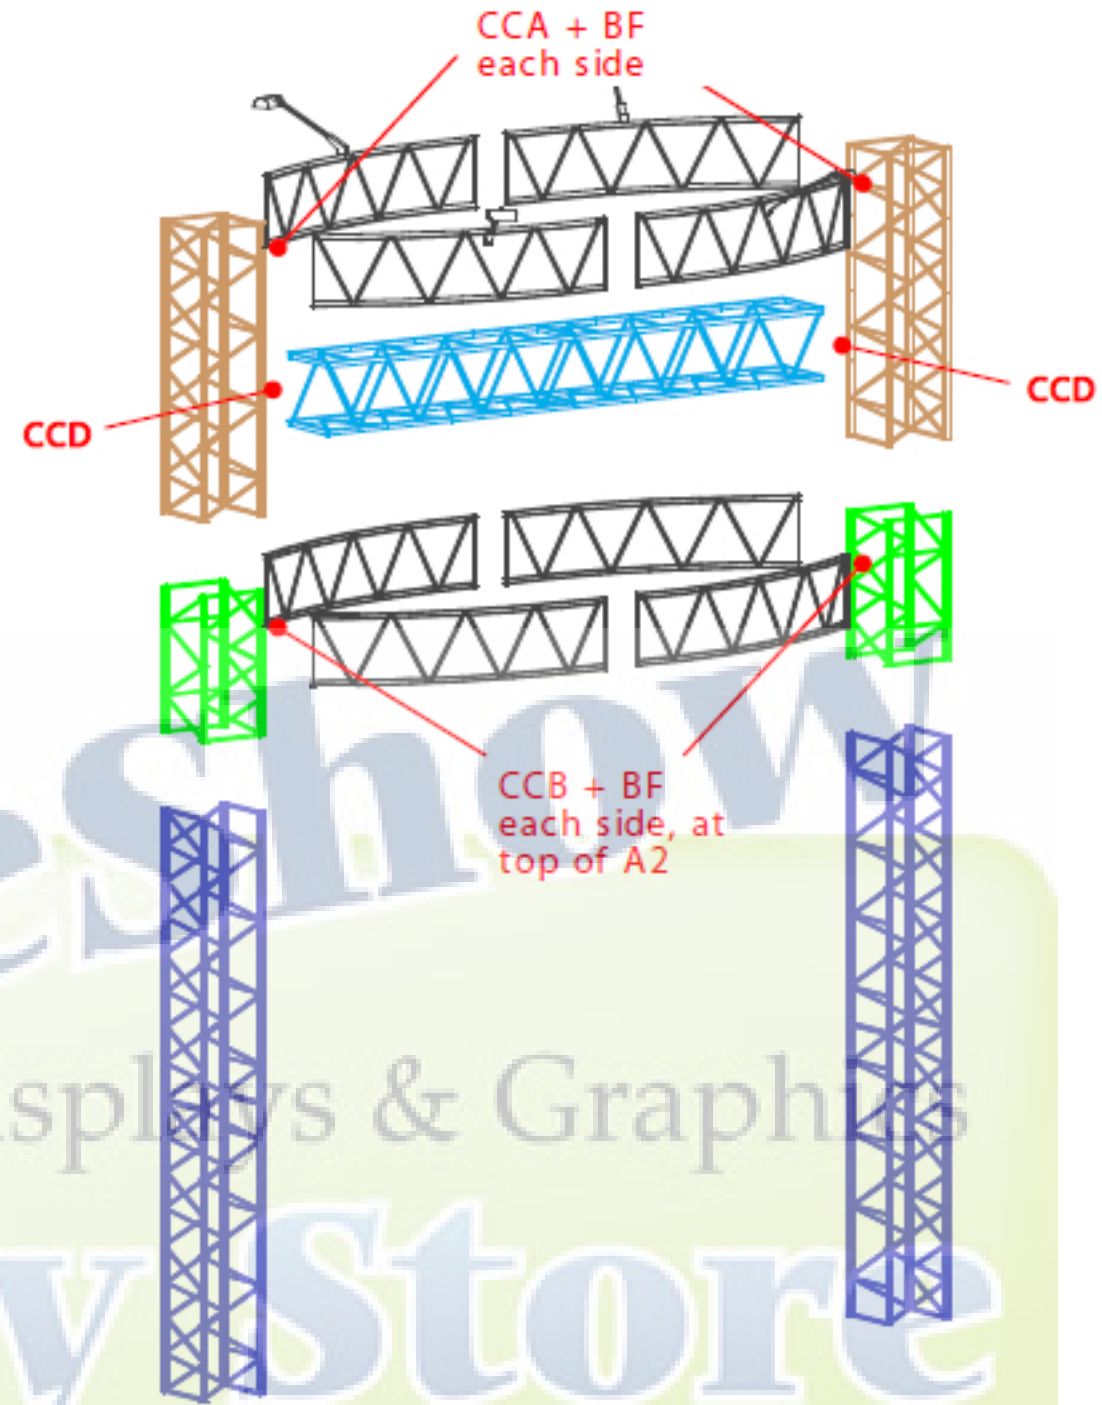

NOTES

Assemble central tower first, then assemble wing sections.

8' horizontal attaches to center of top 4' section.

Box frame attaches between CCB bracket and header frame.

The TradeShow Display Store, Inc. - 2222 Francisco Drive - Suite 570-341 - El Dordo Hills, CA 95752  
 Toll Free: (888)-941-1202 - Telephone - (916)-941-1202 - Fax - (916)-209-9929